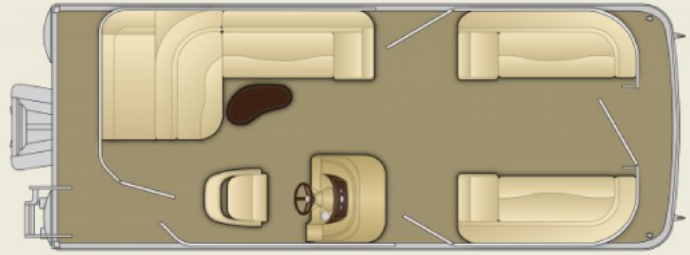

Stock #: Hull #:

New Boat Information

Spec/Capacity	US
LOA:	23' 10"
Pontoon Length:	22' 6"
Deck Length:	21' 11"
Beam:	8' 6"
Pontoon Diameter:	25"
Engine Configuration:	Single Outboard
Max HP:	150hp
Fuel Capacity:	24 gal

Standard Features

24 Gallon Transom Fuel Tank • 3 Chaise Lounges Chaise lounges with storage and ventilation • 4 Ultimate Speakers • Bucket Helm Chair with Slider and Swivel • Duraframe Seat Bases • Fire Extinguisher • High Performance Palm Carpet • Kidney-Shaped Table • Powder Coated Seat Hinges • Soft Touch Java Upholstery Vinyl • Stainless-Rimmed Cupholders • Stern Storage Closet • 1.25" Bimini Frame with Quick Release Fittings & Trailing Struts • 10' Surlast Bimini Top 10' Bimini Top w/ Embroidered Boot • 25" pontoons • 6" Stainless Cleats • Aft Vinyl Floor (Tuff-Ply) • Anodized Raised Rails • Deep-step Boarding Ladder • Full Length Skirting • Java Metallic Graphics • Stainless Corner Castings • Stainless Steel Deck Bolts Fanged elevator bolts secured with Stainless Steel Nylock Nut • Stern Deck • Surlast Playpen Cover • Underdeck Spray Deflectors • 12 Volt Receptacle (15 Amp) • Custom Sterling Gauge Package: Fuel, Tachometer, Trim • Hour Meter • Locking Side Access Door with Soft-Side Cooler • Low Profile Windshield • One Piece Fiberglass Console • Rocker Switches w/ Dash Mount Breakers • Sealed Deutsch Connectors • Sony GT Series CD / MP3 • Teak Dash Accents • Tiger Polished Steering Wheel (15" Diameter) •

**Ask a
Salesperson
for
Package Pricing!!!!**

Included Options

Package price - Yamaha T50TLR Fourstroke Includes:(T50TLRDD-T50TLRDD)(190894-24 SLI)(902003-Yamaha) at no charge.	YamahaPKG $26,358
F90TLRDD	F90TLRDD $2,446
Express Tube Package Center Tube Addition and Modified Wave Shield (for 25" Diameter tubes)	904337 $1,806
Saltwater Anode Package	900205 $76
Sea Star Hydraulic Steering w/ Tilt	900545 $1,160
Solid Keel (3 Tube)	900182 $229
Regatta Blue Panel Color	902543 $0
Regatta Blue Canvas Color	902804 $0
Java Metallic Graphics (Standard)	902653 $0
Java Soft Touch	JavaST $0
Regatta Blue Interior Color	902702 $0
Upgrade to Full Vinyl Floor (Tuff-Ply)	900575 $354
Custom Wheel Upgrade with Teak Accents and Etched Center Cap	900003 $160
S Reclining Helm Chair Upgrade (with Side Pivot and Adjustable Slider)	904285 $167
Tilt Steering For standard cable steering	900185 $139
Dock Lights in Java Housing	900579 $153
Extended Aft Deck Includes: Stainless Ladder with Stainless grab rails	900595 $833
Salt Water Series Logos	904368 $28

Dealer Installed Options

Freight to Hoffmaster's Marina	$895
Prep boat/Install Motor/Water Test	$2,495
Safety Package and Fishfinder	$1,595
Install Trailer and Adjust	$4,295

MSRP Sub Total:	$33,908
Dealer Add-ons:	$9,280
Total:	$43,188